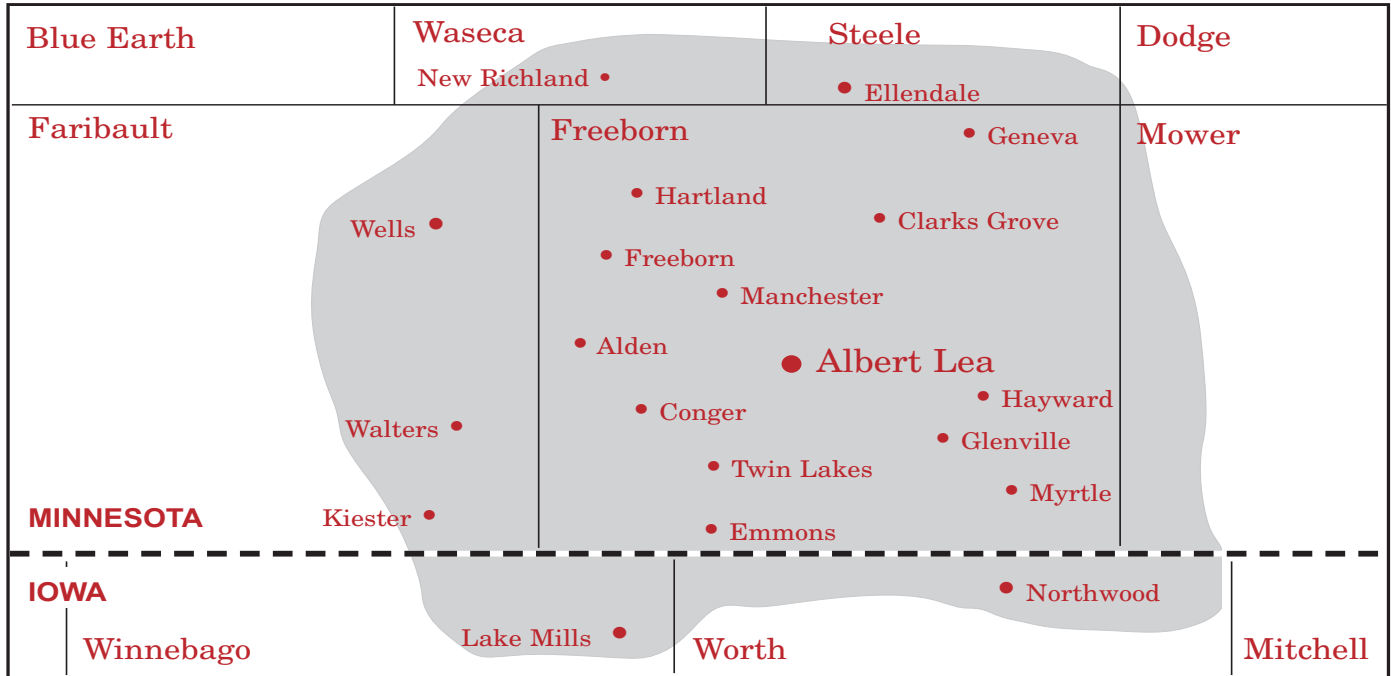

...Much, Much More!

Call Today For A Quote on your Job Printing!

www.freeborncountyshopper.com

Total Tuesday Market Circulation - 17,053

Zip	Community	Carrier	MR1	MR2	MR3	MR4	MR5	Bulk Drop	Total
56007	Albert Lea, Minnesota	7385	380	327	165	80	138	1224	9699
56009	Alden, Minnesota	201	200	225				15	641
56016	Clarks Grove, Minnesota	305	153					25	489
56020	Conger, Minnesota	69							69
56025	Ellendale, Minnesota	315	90					22	506
56029	Emmons, Minnesota	180	111					40	351
56032	Freeborn, Minnesota	128						100	178
56035	Geneva, Minnesota	213	50					31	224
56036	Glenville, Minnesota	254	217	282				25	770
56042	Hartland, Minnesota	122	80					30	249
56043	Hayward, Minnesota	95	105					25	245
56045	Hollandale, Minnesota	117	208					15	392
56051	Kiester, Minnesota	221	80					50	351
50450	Lake Mills, Iowa	723	67	102				137	1006
56064	Manchester, Minnesota	30							30
56070	Myrtle, Minnesota	35							35
56072	New Richland, Minnesota	410	45	30				52	537
50459	Northwood, Iowa		50					88	128
56076	Oakland, Minnesota	25	100						125
56089	Twin Lakes, Minnesota	90						10	100
56092	Walters, Minnesota	25	50						75
56097	Wells, Minnesota		110					115	225
	Office Copies, Racks			250	140	36	225		626
	Total Tuesday Circulation	10943	2096	1216	305	116	363	2004	17053